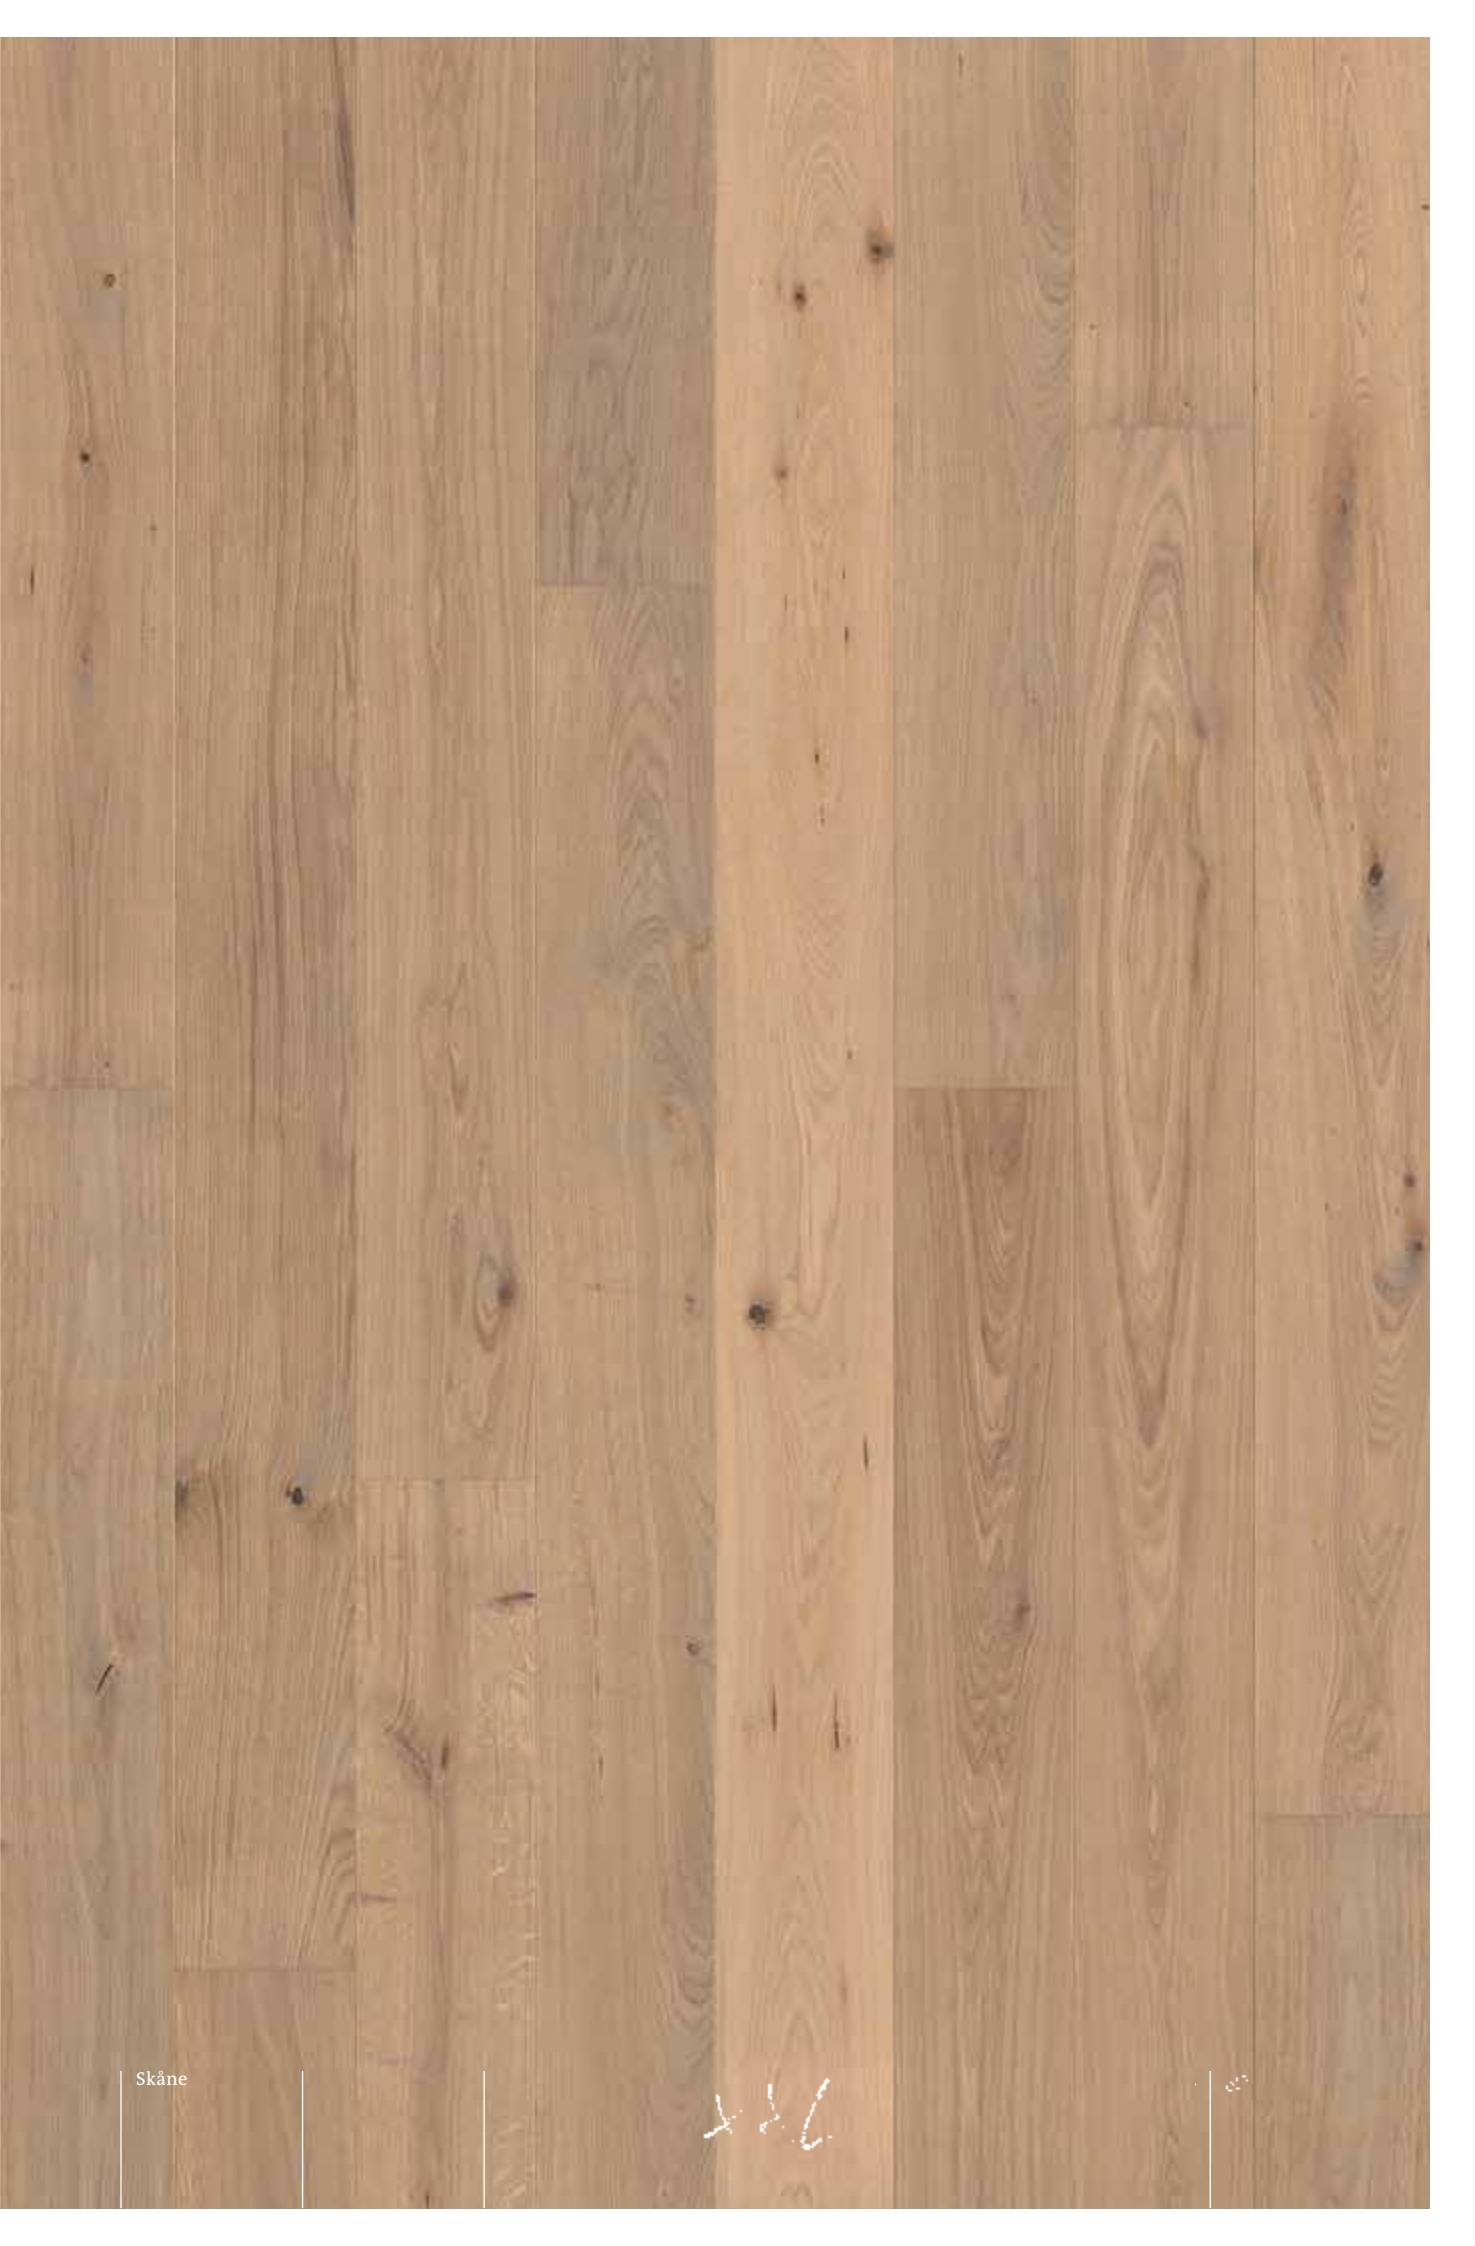

Skåne

12x

10