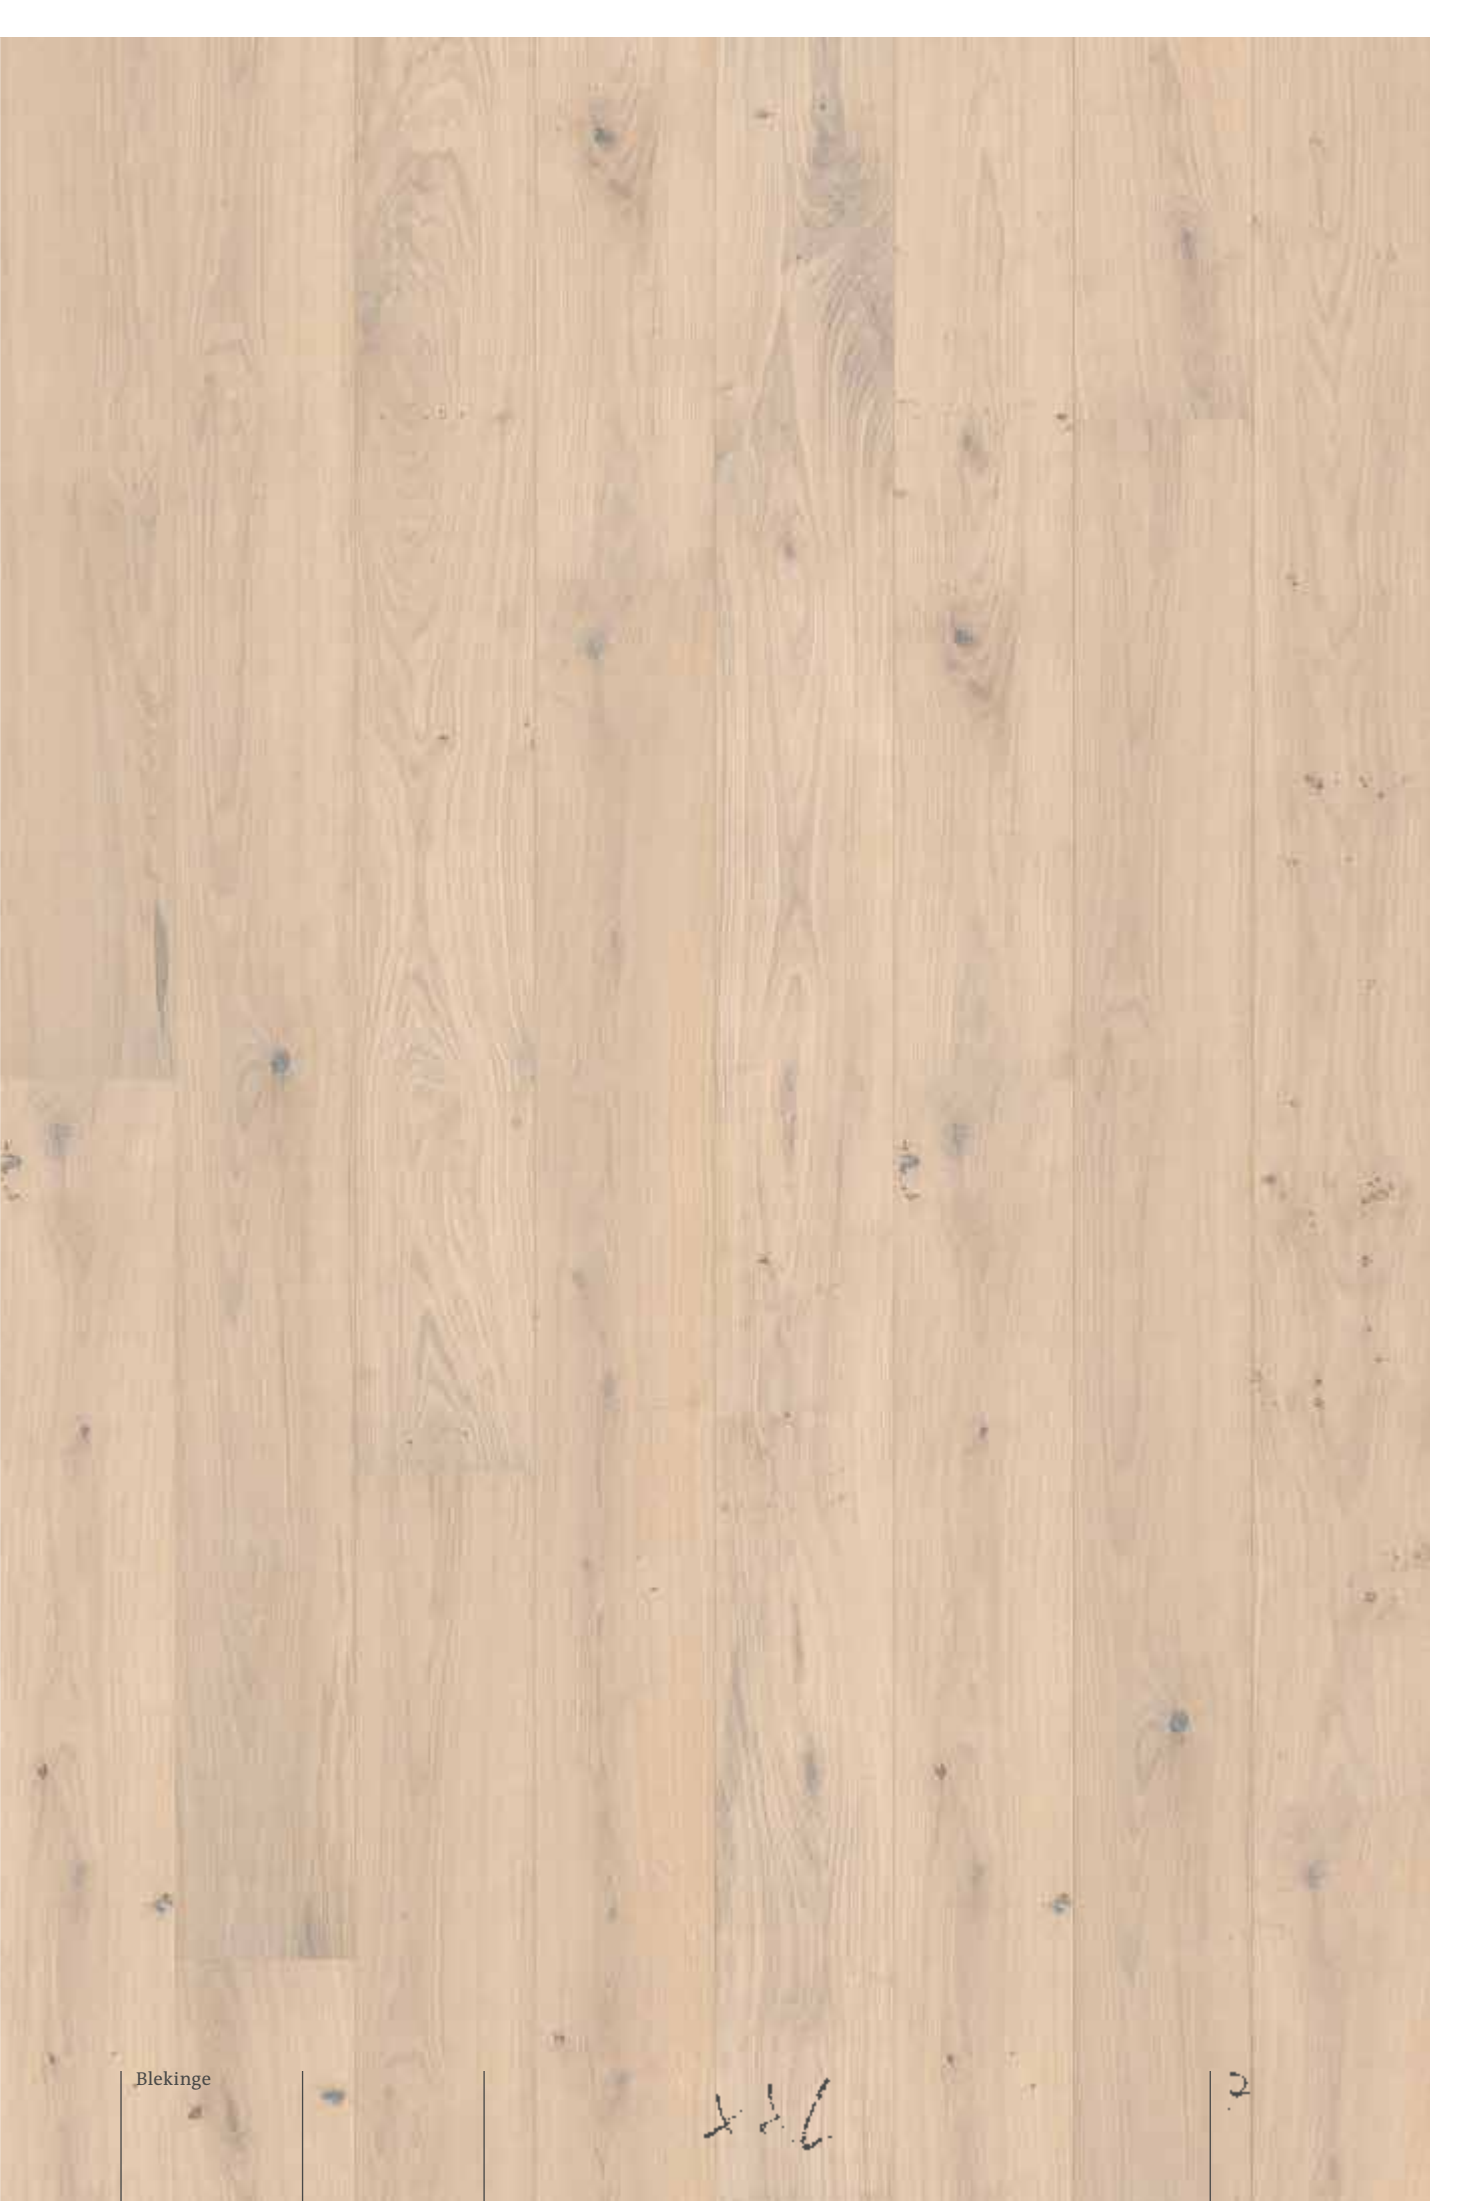

Blekinge

126

2